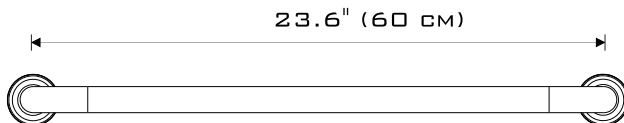

STAINLESS-AD

GRAB BAR

GR-BR-24

VIEWS

SIDE VIEW

PERSPECTIVE

FRONT VIEW

TOP VIEW

www.stainlessad.com

4673 Osborne Dr,
El Paso TX, EUA
(915) 330-0093,
(915) 330-0093