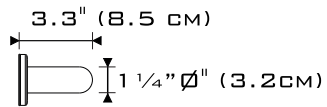

STAINLESS-AD

GRAB BAR

GR-BR-36

VIEWS

SIDE VIEW

PERSPECTIVE

FRONT VIEW

TOP VIEW

www.stainlessad.com

4673 Osborne Dr,
El Paso TX, EUA
(915) 330-0093,
(915) 330-0093