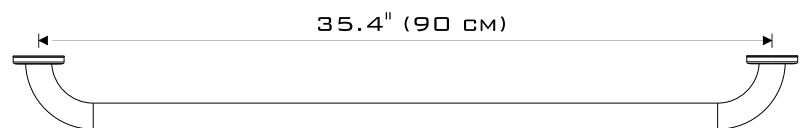

TOP VIEW

www.stainlessad.com

4673 Osborne Dr,
El Paso TX, EUA
(915) 330-0093,
(915) 330-0093