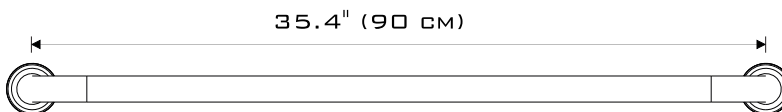

STAINLESS-AD

GRAB BAR

GR-BR-36

VIEWS

SIDE VIEW

PERSPECTIVE

FRONT VIEW

TOP VIEW

www.stainlessad.com

4673 Osborne Dr,
El Paso TX, EUA
(915) 330-0093,
(915) 330-0093